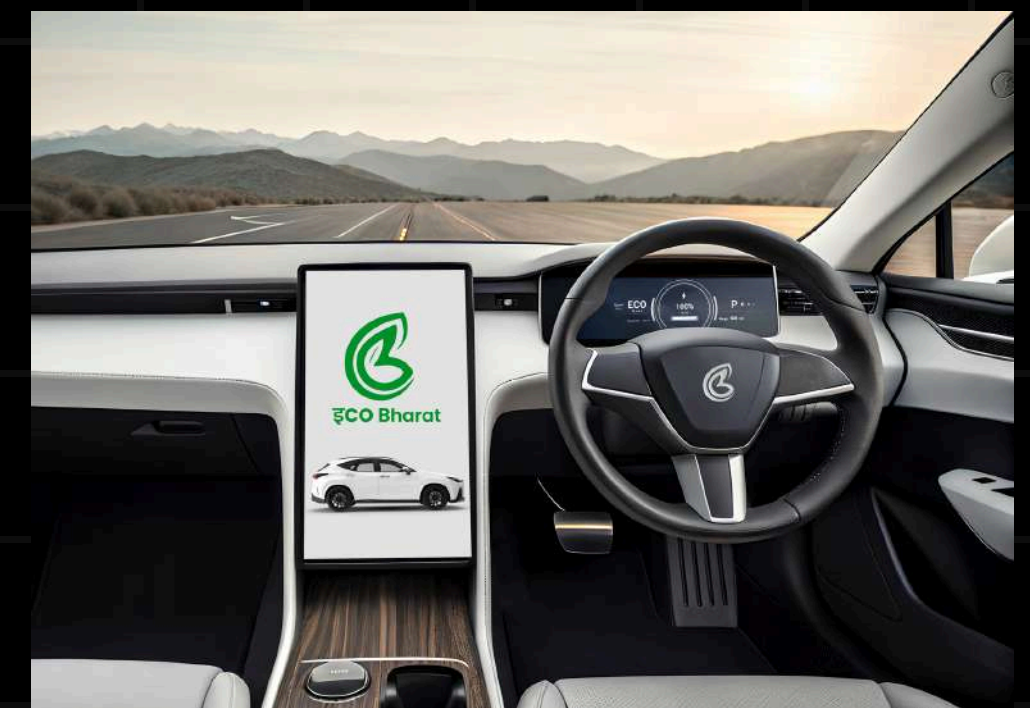

VISUAL IDENTITY

इको भारत

Eco Bharat stands at the forefront of India's electric mobility revolution, redefining sustainable transport through a holistic ecosystem of advanced vehicles and infrastructure. The challenge was to steer the brand away from generic "green" tropes and instead establish a high-tech, automotive authority. Our team engineered a sleek, futuristic visual language—utilizing clean industrial surfaces and dynamic environments—to showcase products like the Orion scooter and Aira EV. The resulting identity is sharp and innovation-driven, positioning Eco Bharat as the sophisticated leader of modern urban mobility.

Hex Code:
#01922B

Hex Code:
#000000

Hex Code:
#FFFFFF

Hex Code:
#99FFCE