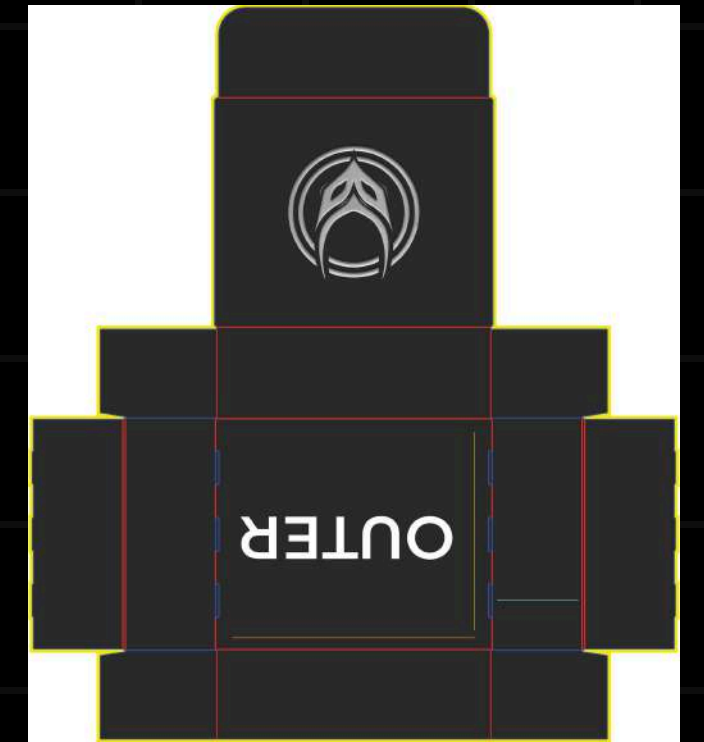

Hex Code:
#01922B

Hex Code:
#000000

Hex Code:
#FFFFFF

Hex Code:
#99FFCE

PACKAGING DESIGN

Alexa

Alexa Shampoo is a shampoo with aloe vera based ingredients that can help maintain healthy hair and scalp

Net : 300ml