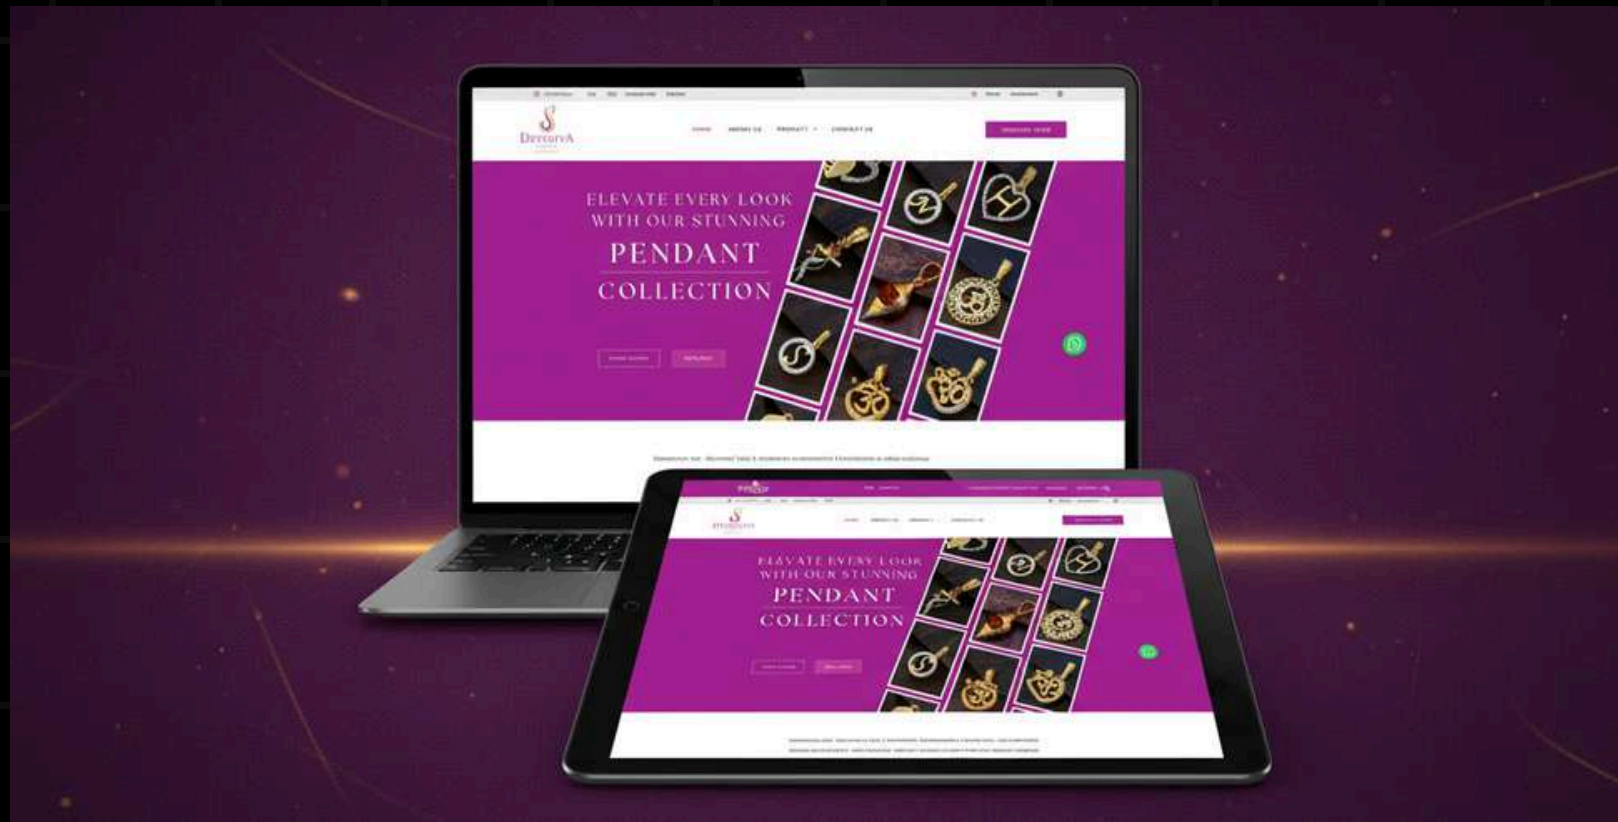

NEWNERIC GLOBAL
NEXT GEN
HEALTHCARE HIRING
AI-Powered Screening:
Finding the Right Nurses Faster

PRINT DESIGN

PRINT DESIGN

WEBSITE

MORE THAN - CRAFT

[Other Services]

AD CAMPAIGNS

ILLUSTRATIONS