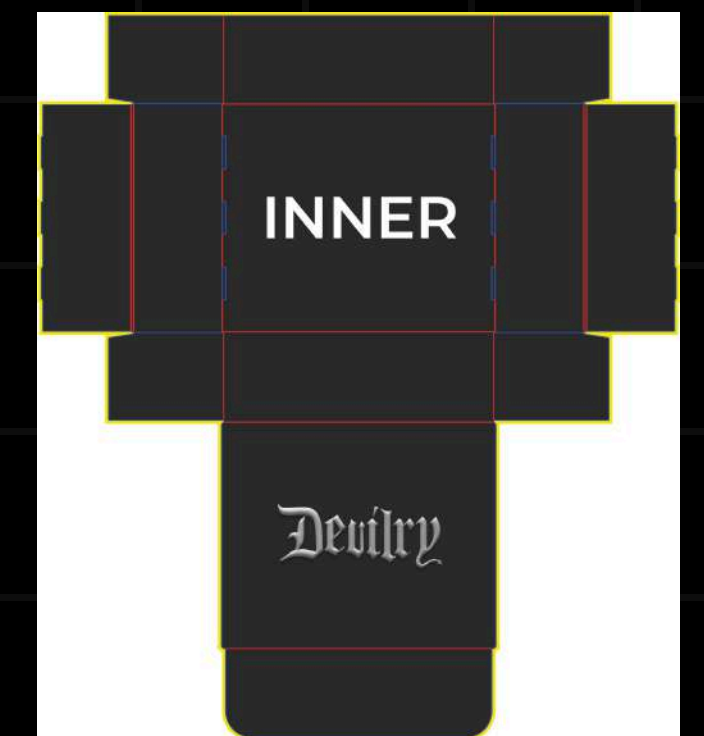

Hex Code:
#01922B

Hex Code:
#000000

Hex Code:
#FFFFFF

Hex Code:
#99FFCE

PACKAGING DESIGN

Alexa

Alexa Shampoo is a shampoo with aloe vera based ingredients that can help maintain healthy hair and scalp

Net : 300ml